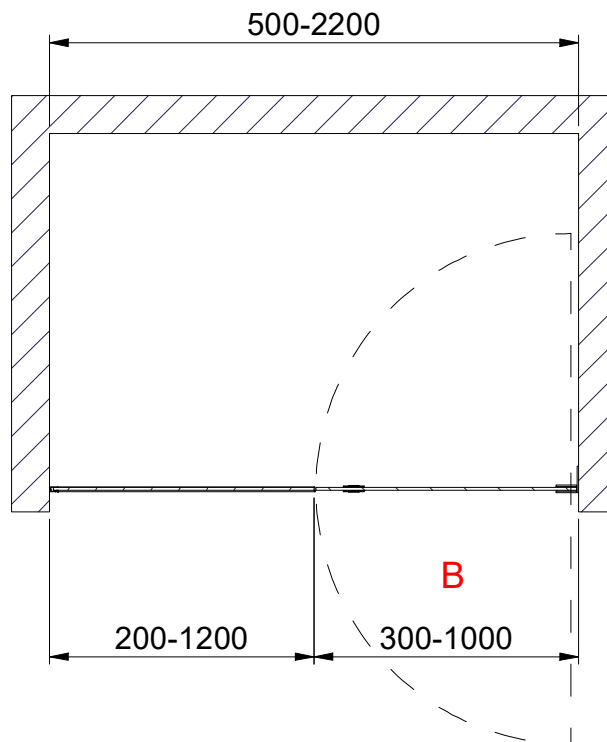

A-A (1 : 20)

A

B

Description
ARC 4 Frame Right

Designed by
ROGE
Date
2021-05-20

Drawing no
30239.01A
Revision
A